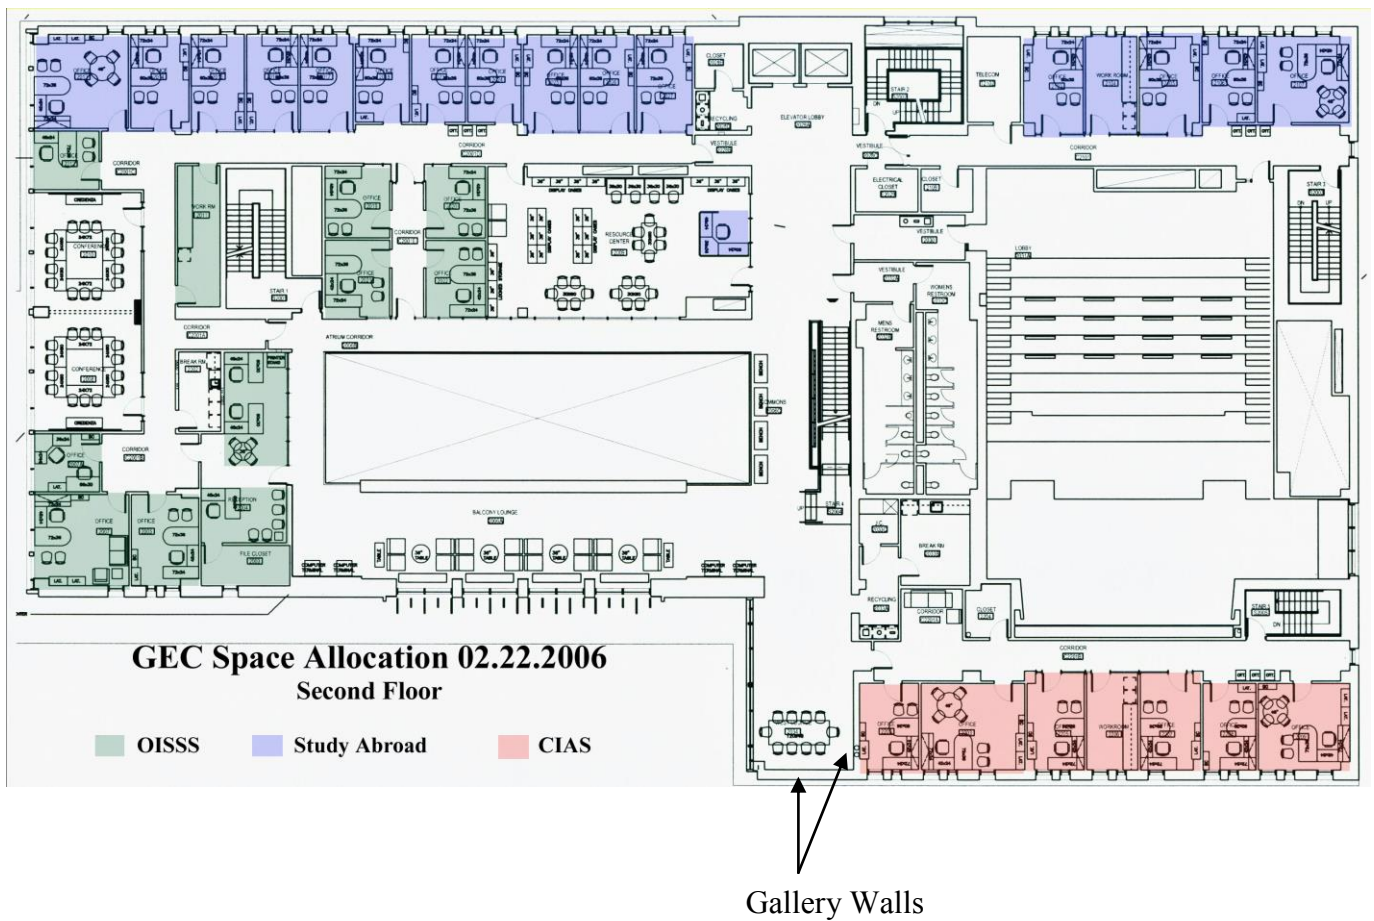

First Floor Wall 15'W x 8.5'H

Second Floor Walls 14'W x 8'8"H, 14'5"W x 8'8"H

Third Floor Walls 14'W x 8'7"H, 14'6"W x 8'7"H

Display Cases (11.5'W x 8.5'H x 18"D)
Pedestals 14" squared, 3 in each height – 2', 3', and 4'

Rooftop Patio

Exterior Front

First Floor

Second Floor

Third Floor